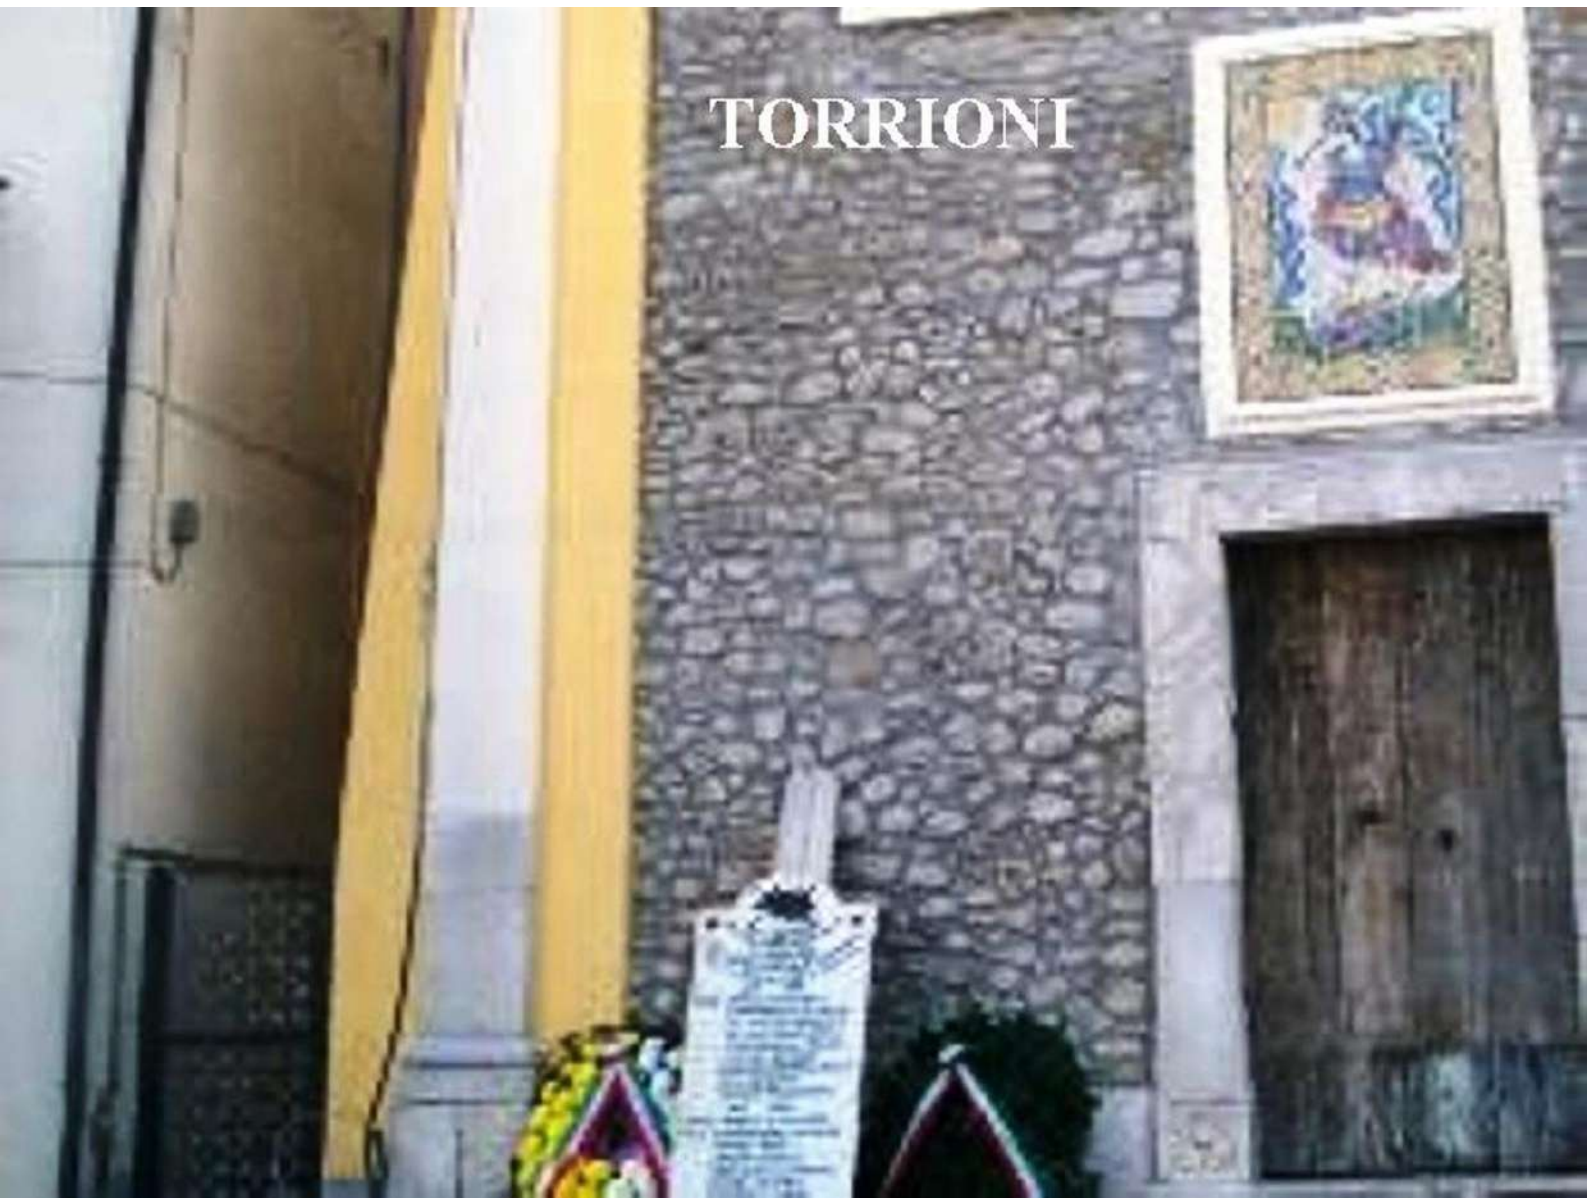

A stone monument stands in a garden-like setting. The monument has a multi-tiered base and a central column topped with an ornate wrought-iron structure. A rectangular plaque is mounted on the front of the monument, containing Latin text. The background features a stone wall, trees, and a building with a balcony.

TAURANO

TAURASI

Teora - Largo Europa

Torella del Lombardi - Monumento ai Caduti

TORRE LE NOCELLE

TORRIONI

TREVICO

TUFO