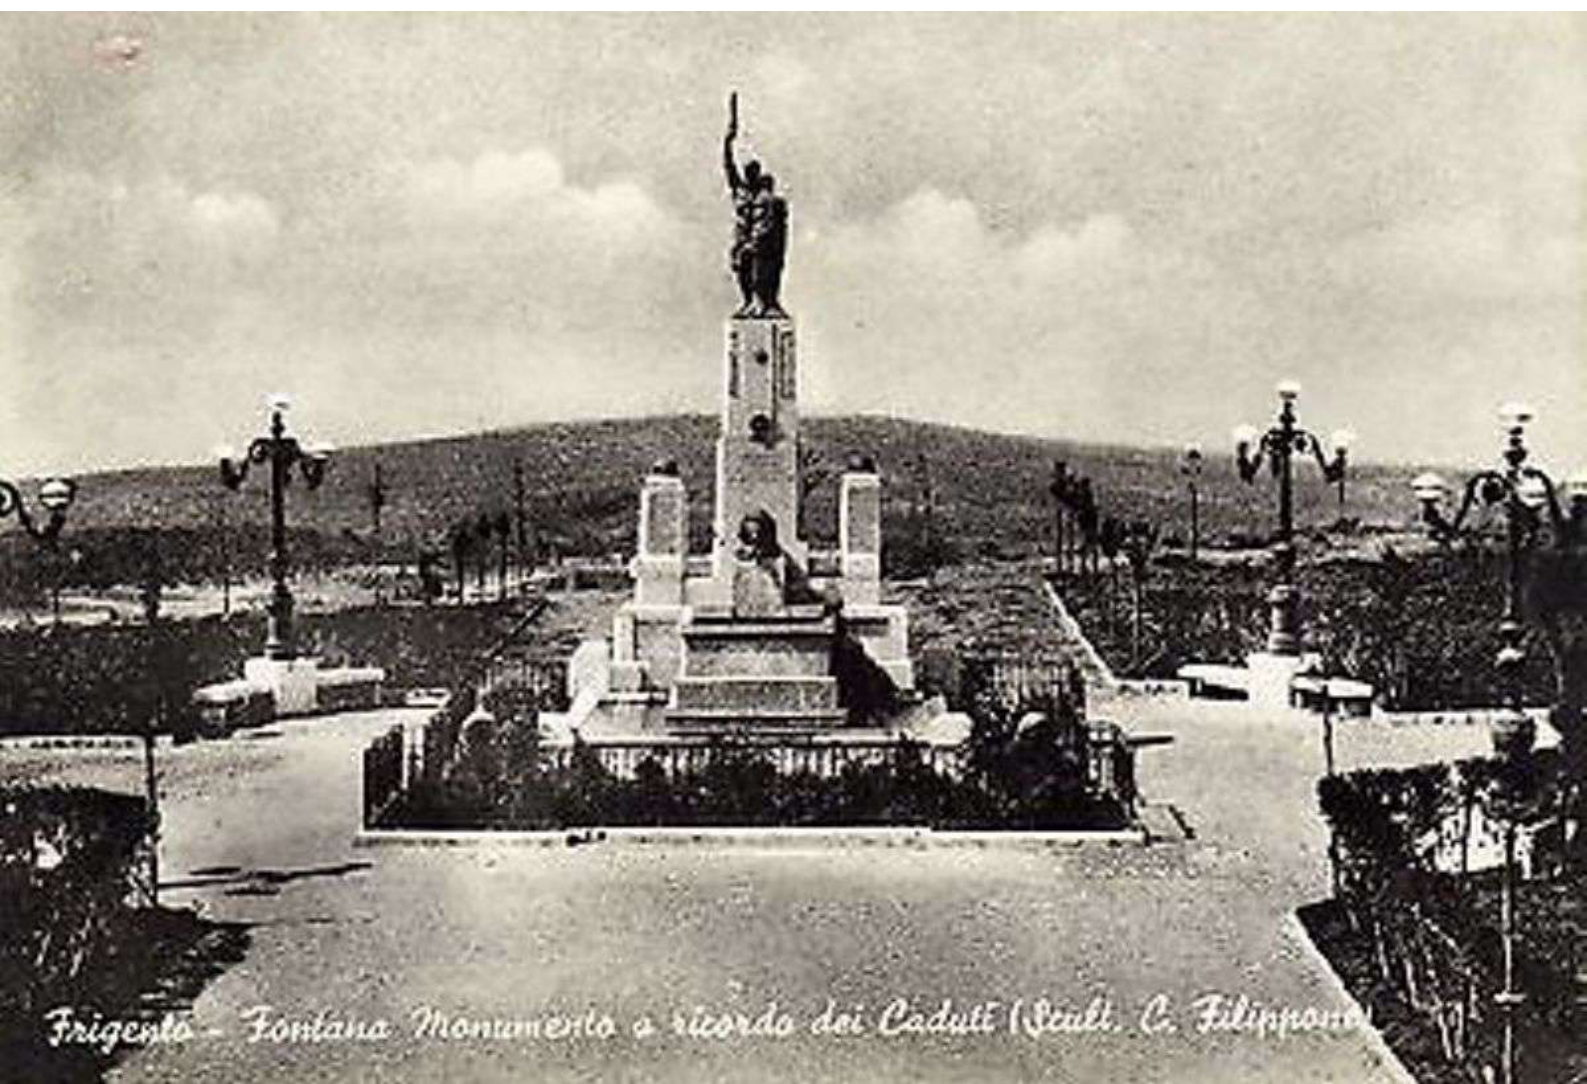

A stone monument stands in a garden-like setting. The monument has a multi-tiered base and a central column topped with an ornate wrought-iron structure. A rectangular plaque is mounted on the front of the monument, containing Latin text. The background features a stone wall, trees, and a building with a balcony.

TI PER LA PATRI

FONTANAROSA

FORINO

Frigento - Fontana Monumento a ricordo dei Caduti (Scult. C. Filippone)

10 Gesualdo (AV) - Mon. ai Caduti

GRECI

Grottaferrata - Piazza Vittorio Veneto con Monumento ai Caduti